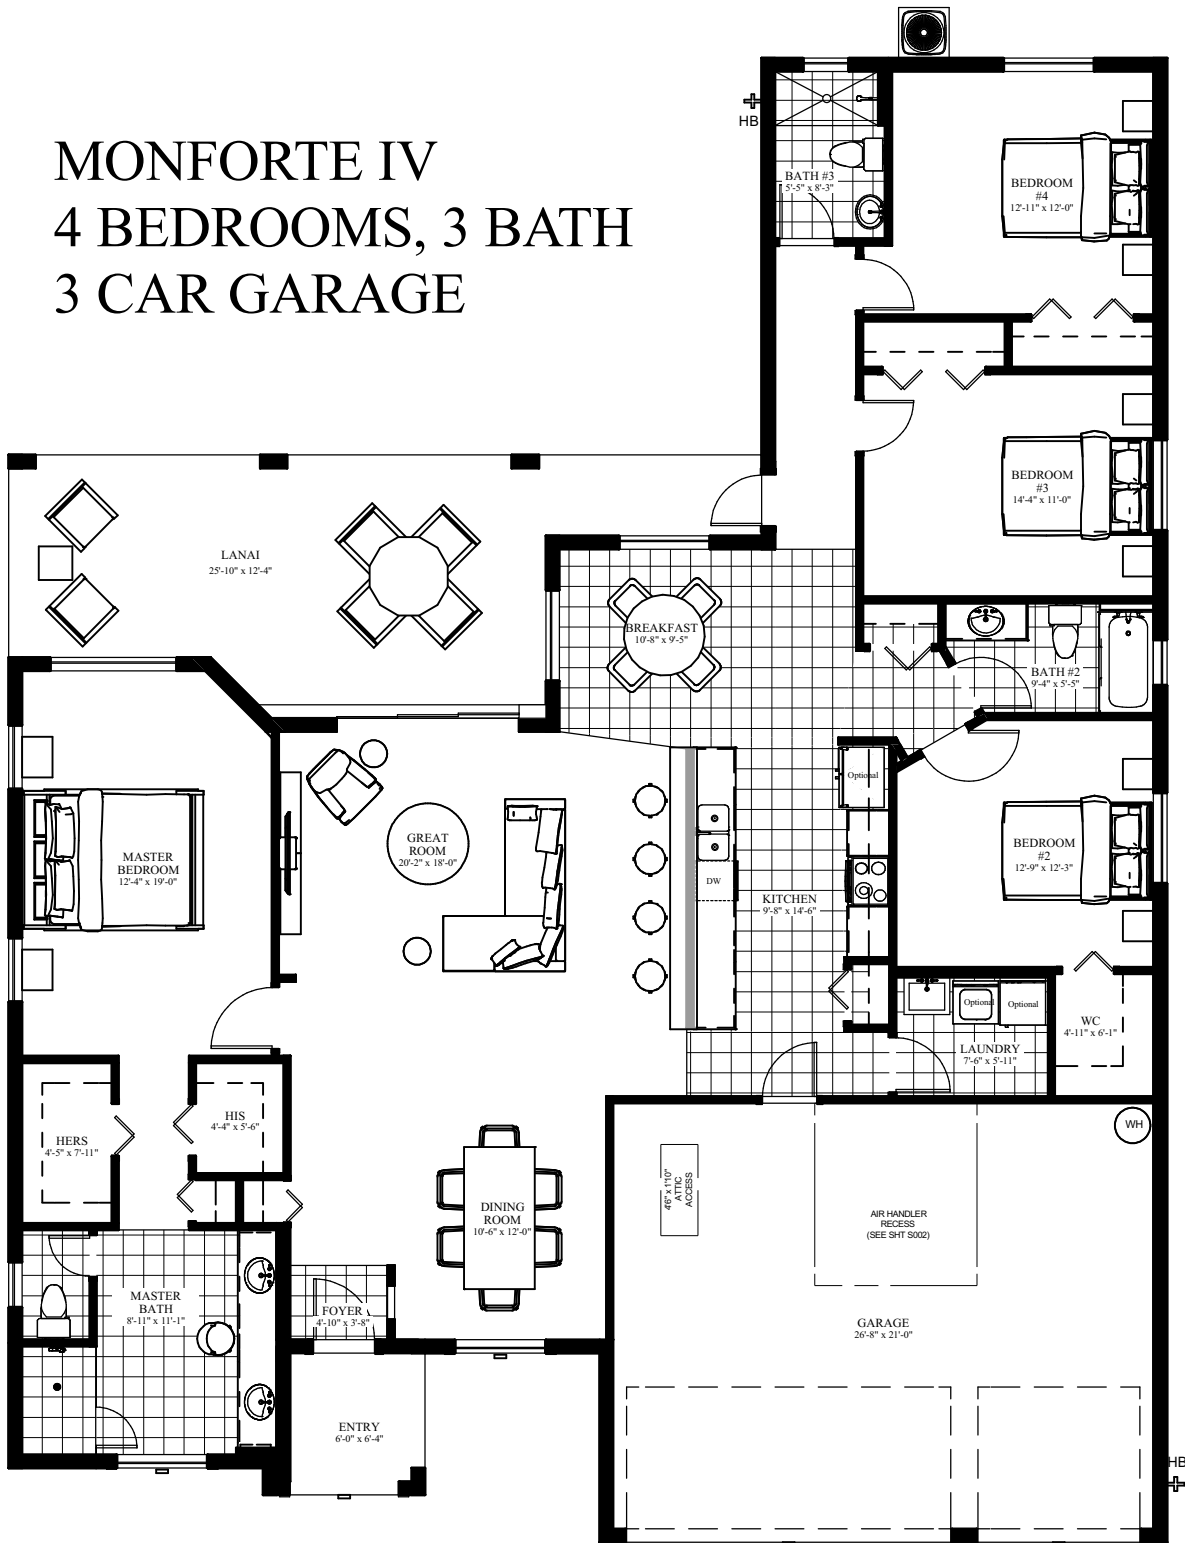

# MONFORTE IV

## 4 BEDROOMS, 3 BATH

### 3 CAR GARAGE

Area Tabulation	
Living Area	2,316
Lanai	353
Entry	47
Garage	598
<b>Total Under Roof</b>	<b>3,314</b>

\*DIMENSIONS ARE APPROXIMATE, FLOOR PLAN AND SQUARE FOOTAGE SUBJECT CHANGE WITHOUT NOTICE \*