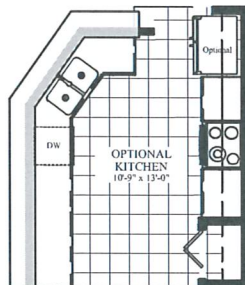

MONFORTE IV

4 BEDROOMS, 3 BATH

3 CAR GARAGE

Area Tabulation	
Living Area	2,316
Lanai	353
Entry	47
Garage	598
Total Under Roof	3,314

*DIMENSIONS ARE APPROXIMATE, FLOOR PLAN AND SQUARE FOOTAGE SUBJECT CHANGE WITHOUT NOTICE *