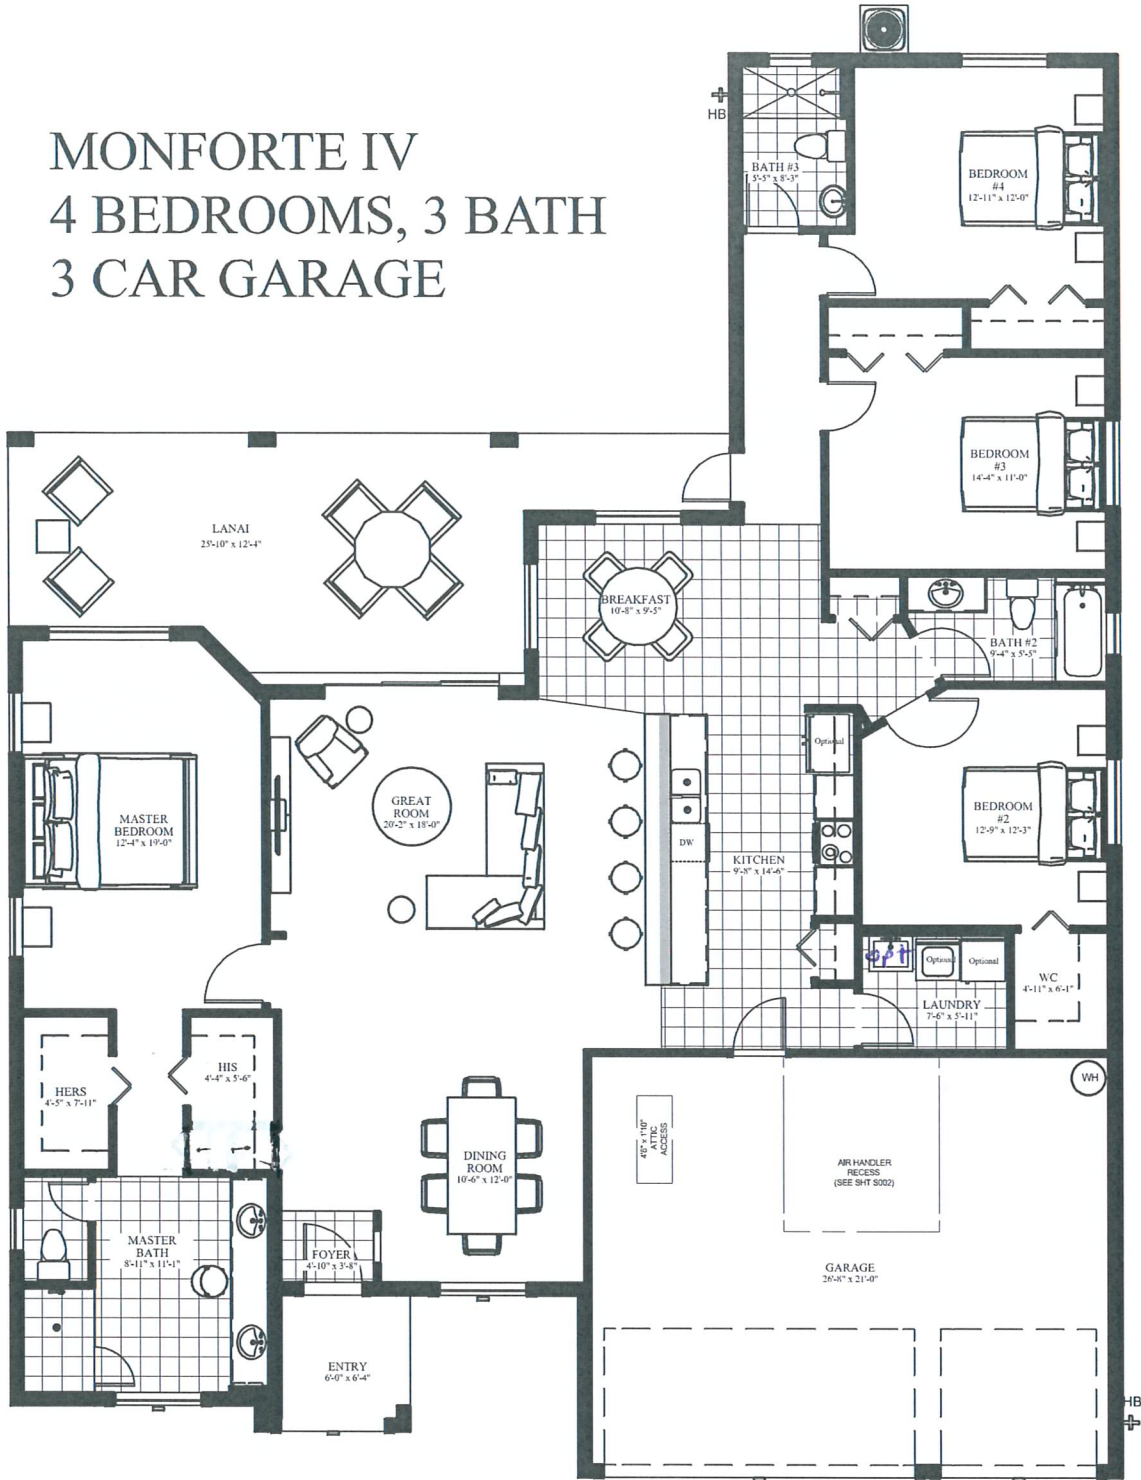

MONFORTE IV

4 BEDROOMS, 3 BATH

3 CAR GARAGE

Area Tabulation	
Living Area	2,316
Lanai	353
Entry	47
Garage	598
Total Under Roof	3,314

*DIMENSIONS ARE APPROXIMATE, FLOOR PLAN AND SQUARE FOOTAGE SUBJECT CHANGE WITHOUT NOTICE *