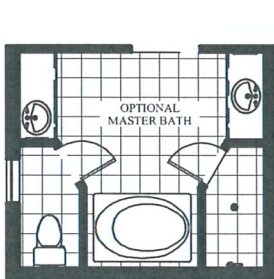

MONFORTE IV

4 BEDROOMS, 3 BATH

3 CAR GARAGE

Area Tabulation	
Living Area	2,316
Lanai	353
Entry	47
Garage	598
Total Under Roof	3,314

*DIMENSIONS ARE APPROXIMATE, FLOOR PLAN AND SQUARE FOOTAGE SUBJECT CHANGE WITHOUT NOTICE *