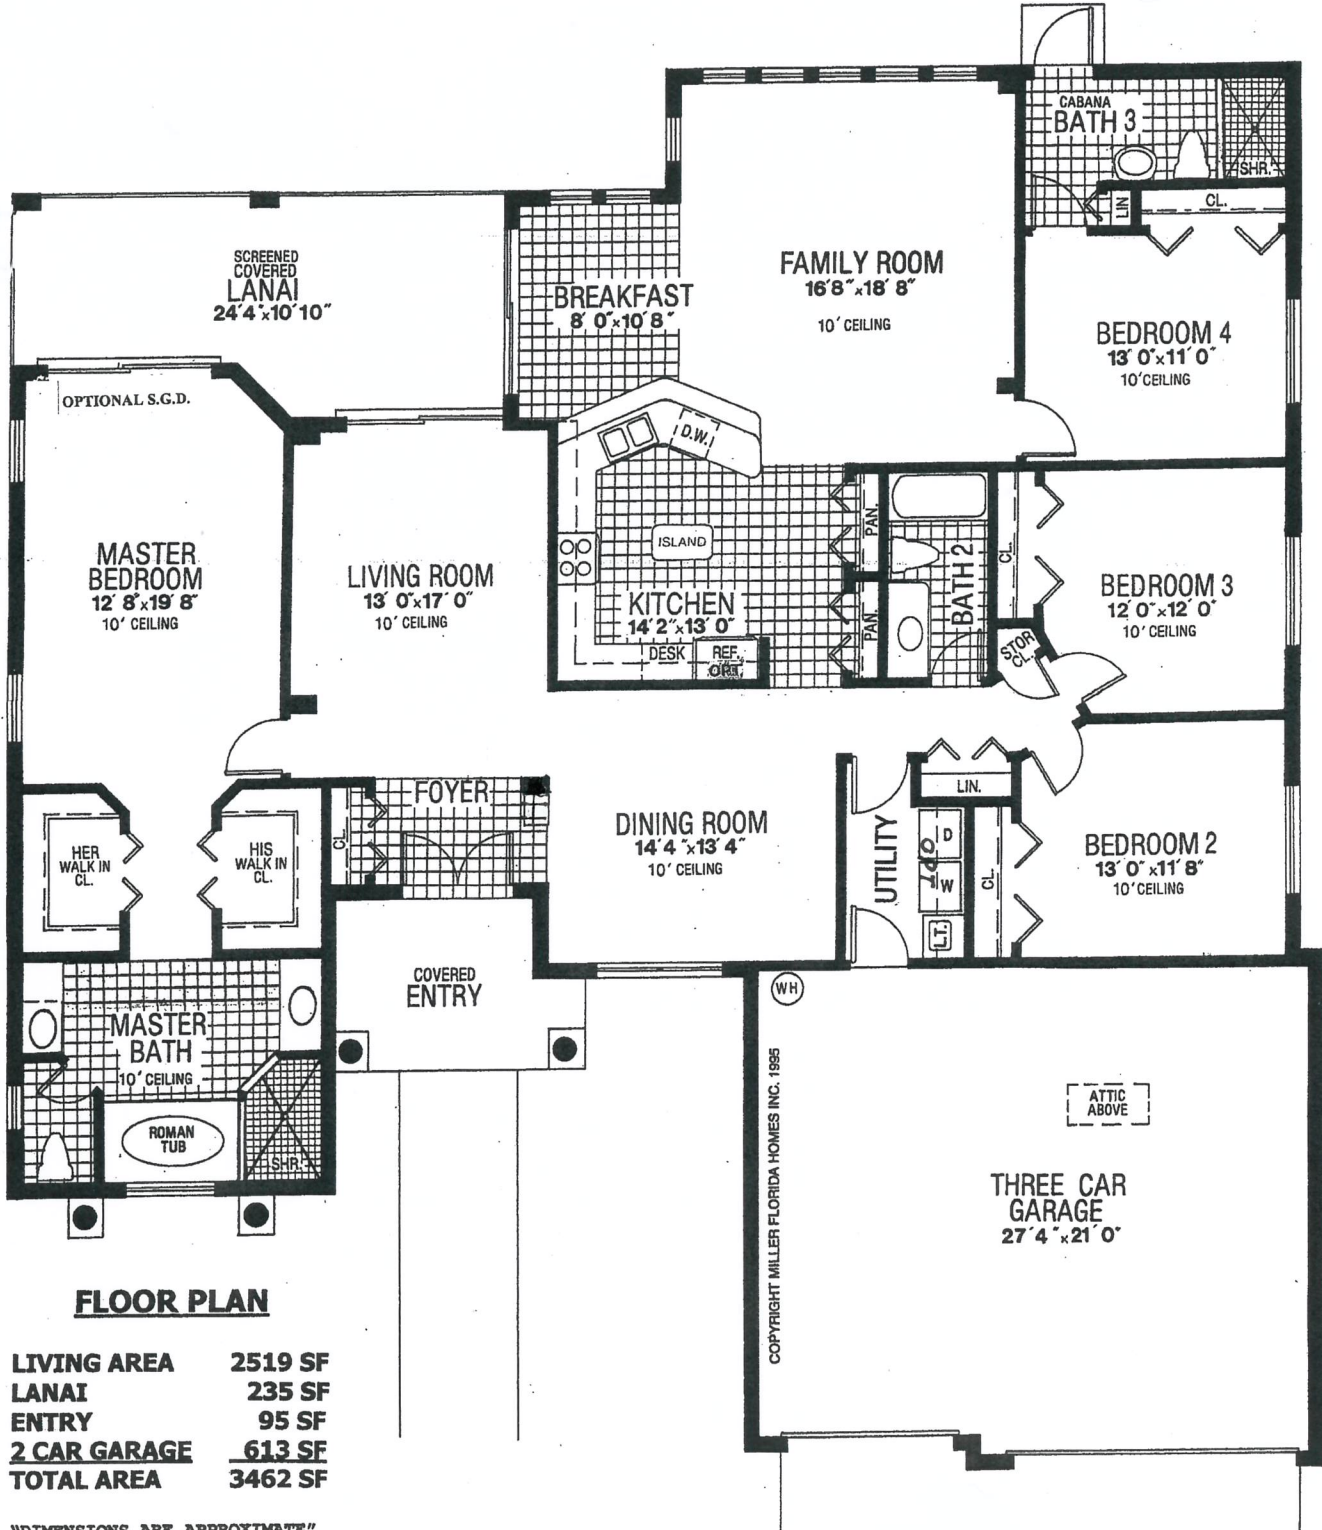

WINDSOR

4 BEDROOM, 3 BATH

3 CAR GARAGE

FLOOR PLAN

LIVING AREA	2519 SF
LANAI	235 SF
ENTRY	95 SF
2 CAR GARAGE	613 SF
TOTAL AREA	3462 SF

"DIMENSIONS ARE APPROXIMATE"