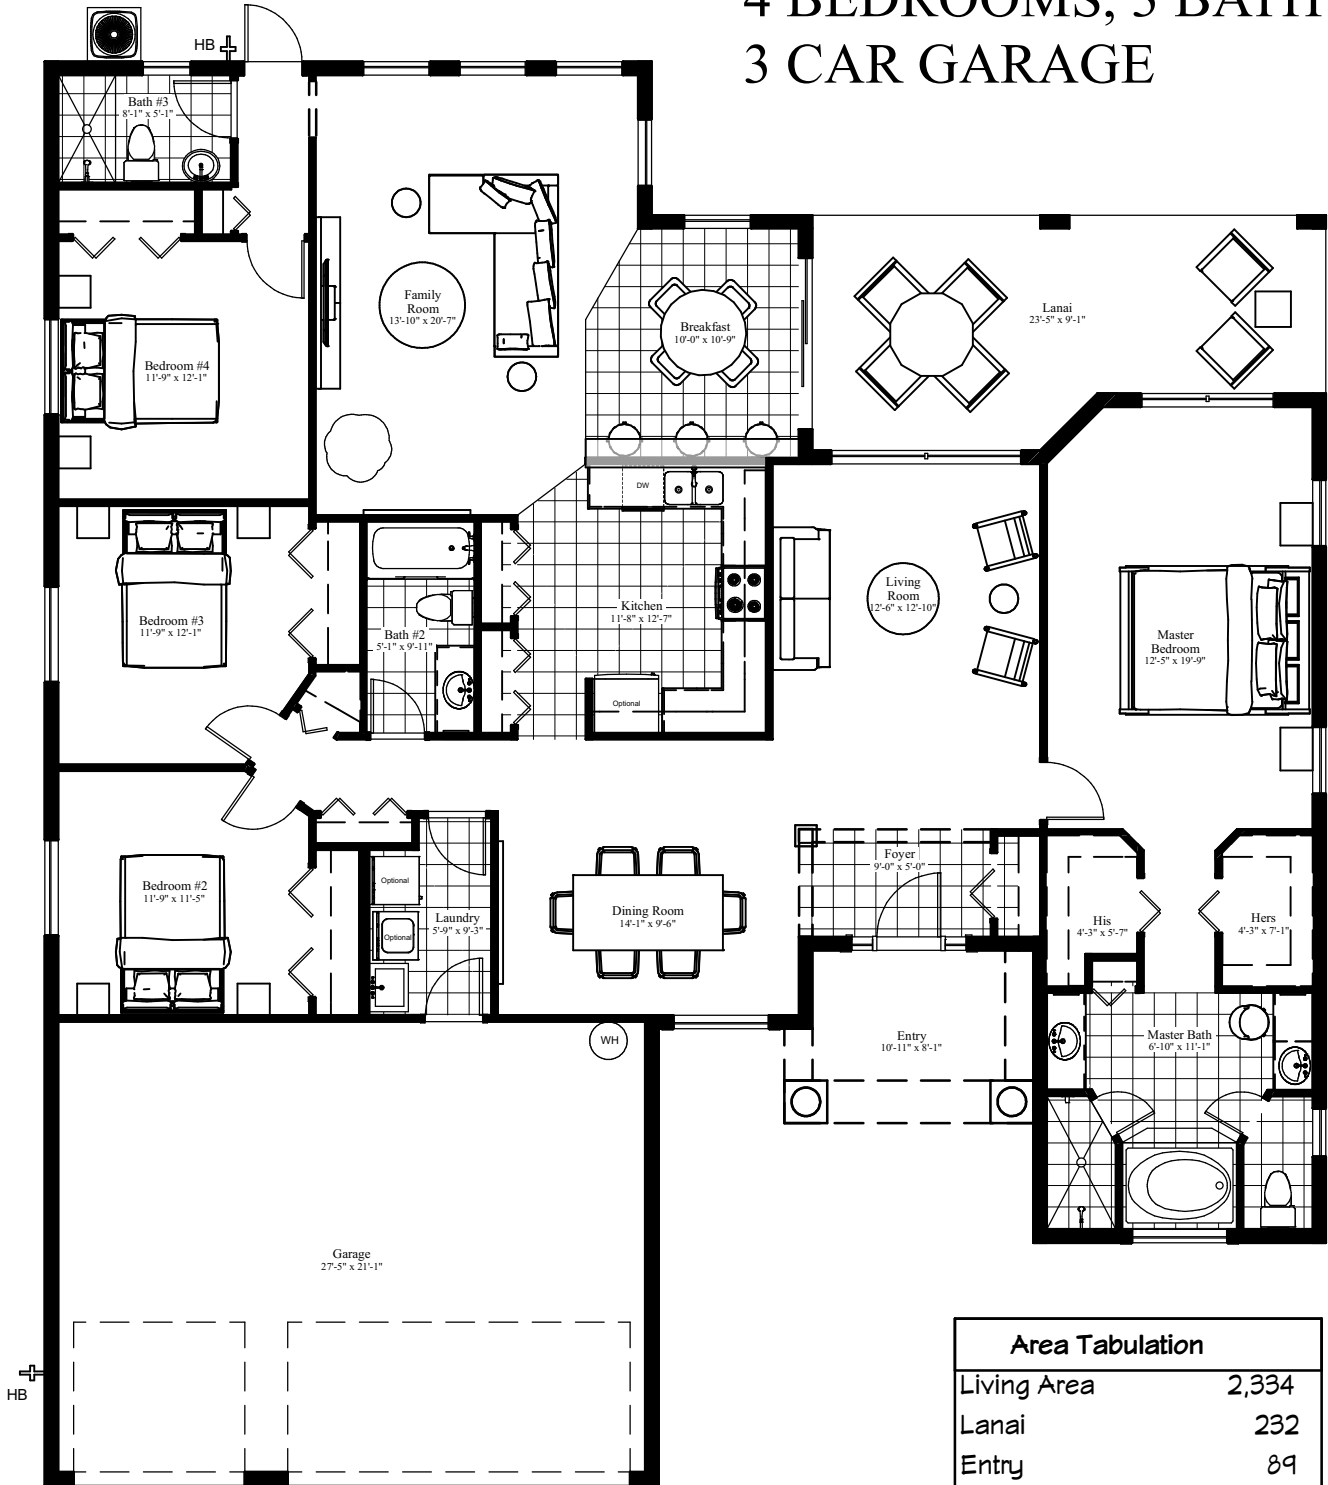

## 4 BEDROOMS, 3 BATH

### 3 CAR GARAGE

Area Tabulation	
Living Area	2,334
Lanai	232
Entry	89
Garage	621
<b>Total Under Roof</b>	<b>3,276</b>

\*DIMENSIONS ARE APPROXIMATE, FLOOR PLAN AND SQUARE FOOTAGE SUBJECT CHANGE WITHOUT NOTICE \*