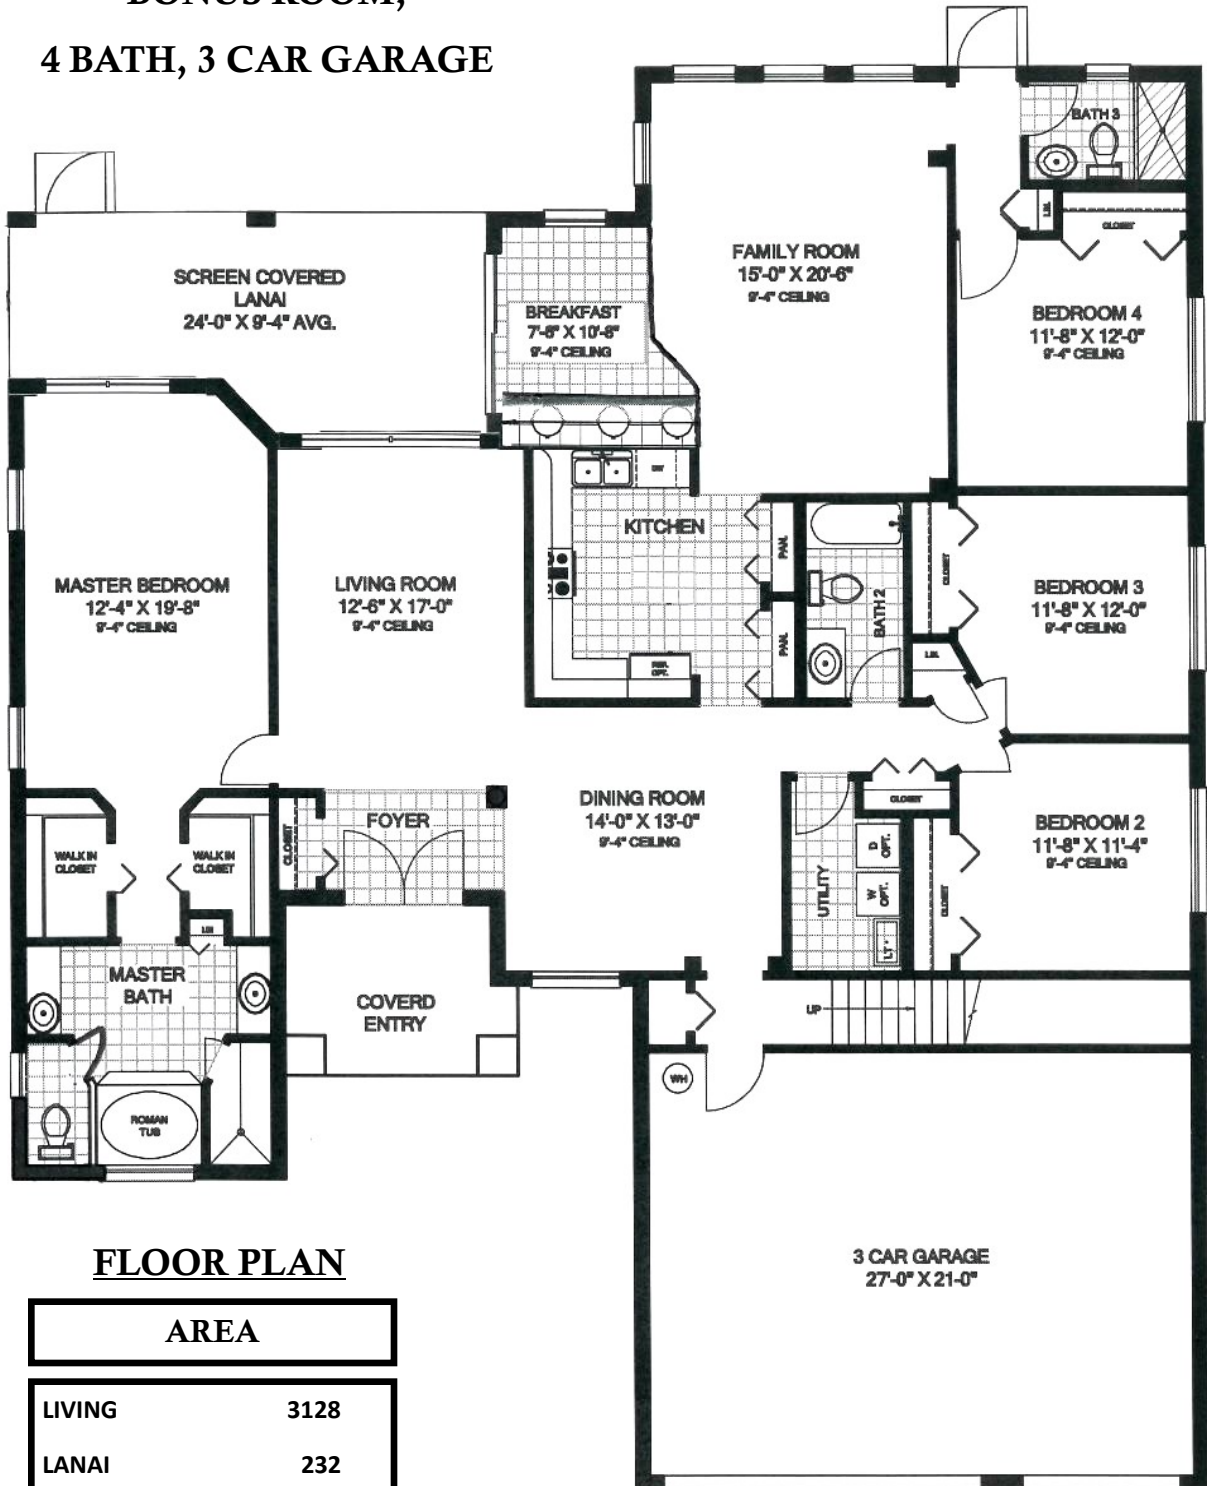

VENEZIA BONUS
4-6 BEDROOM or
BONUS ROOM,
4 BATH, 3 CAR GARAGE

FLOOR PLAN

AREA	
LIVING	3128
LANAI	232
GARAGE	621
ENTRY	89
TOTAL	4070

DIMENSIONS ARE APPROXIMATE, FLOOR PLAN AND SQUARE FOOTAGE SUBJECT TO CHANGE WITHOUT NOTICE