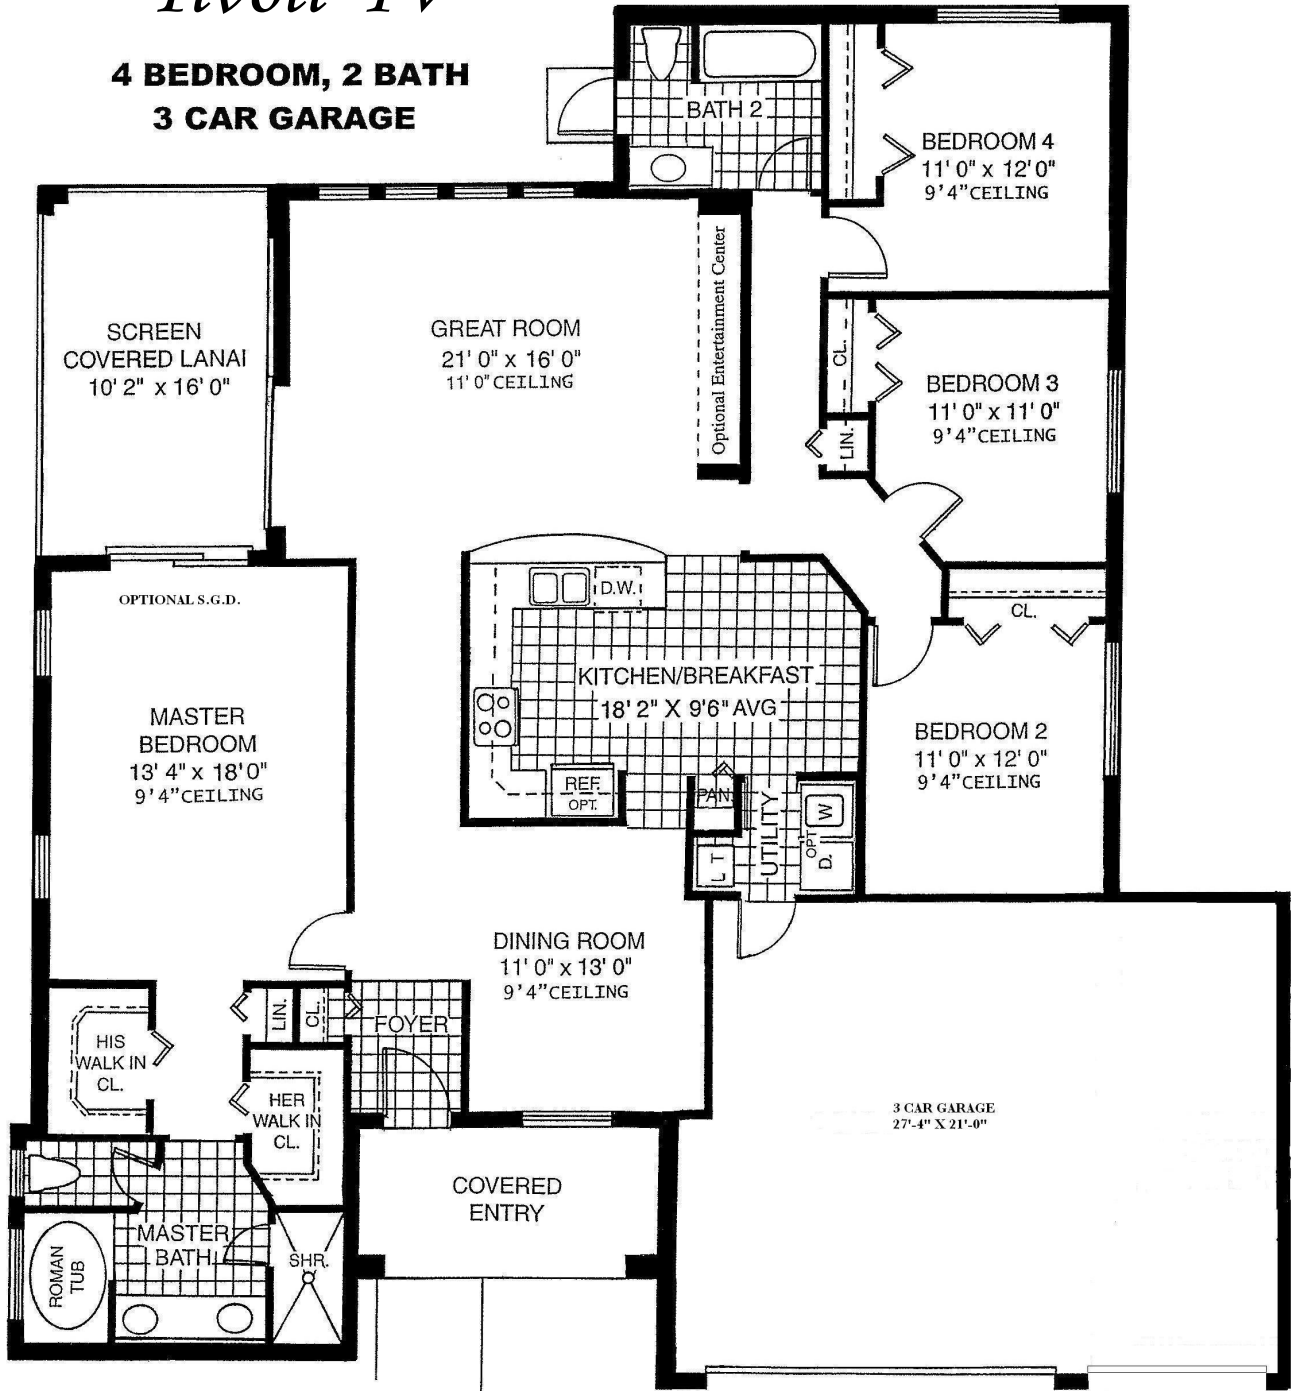

Tivoli IV

**4 BEDROOM, 2 BATH
3 CAR GARAGE**

FLOOR PLAN

LIVING AREA 2073 SF

ALL DIMENSIONS ARE APPROXIMATE