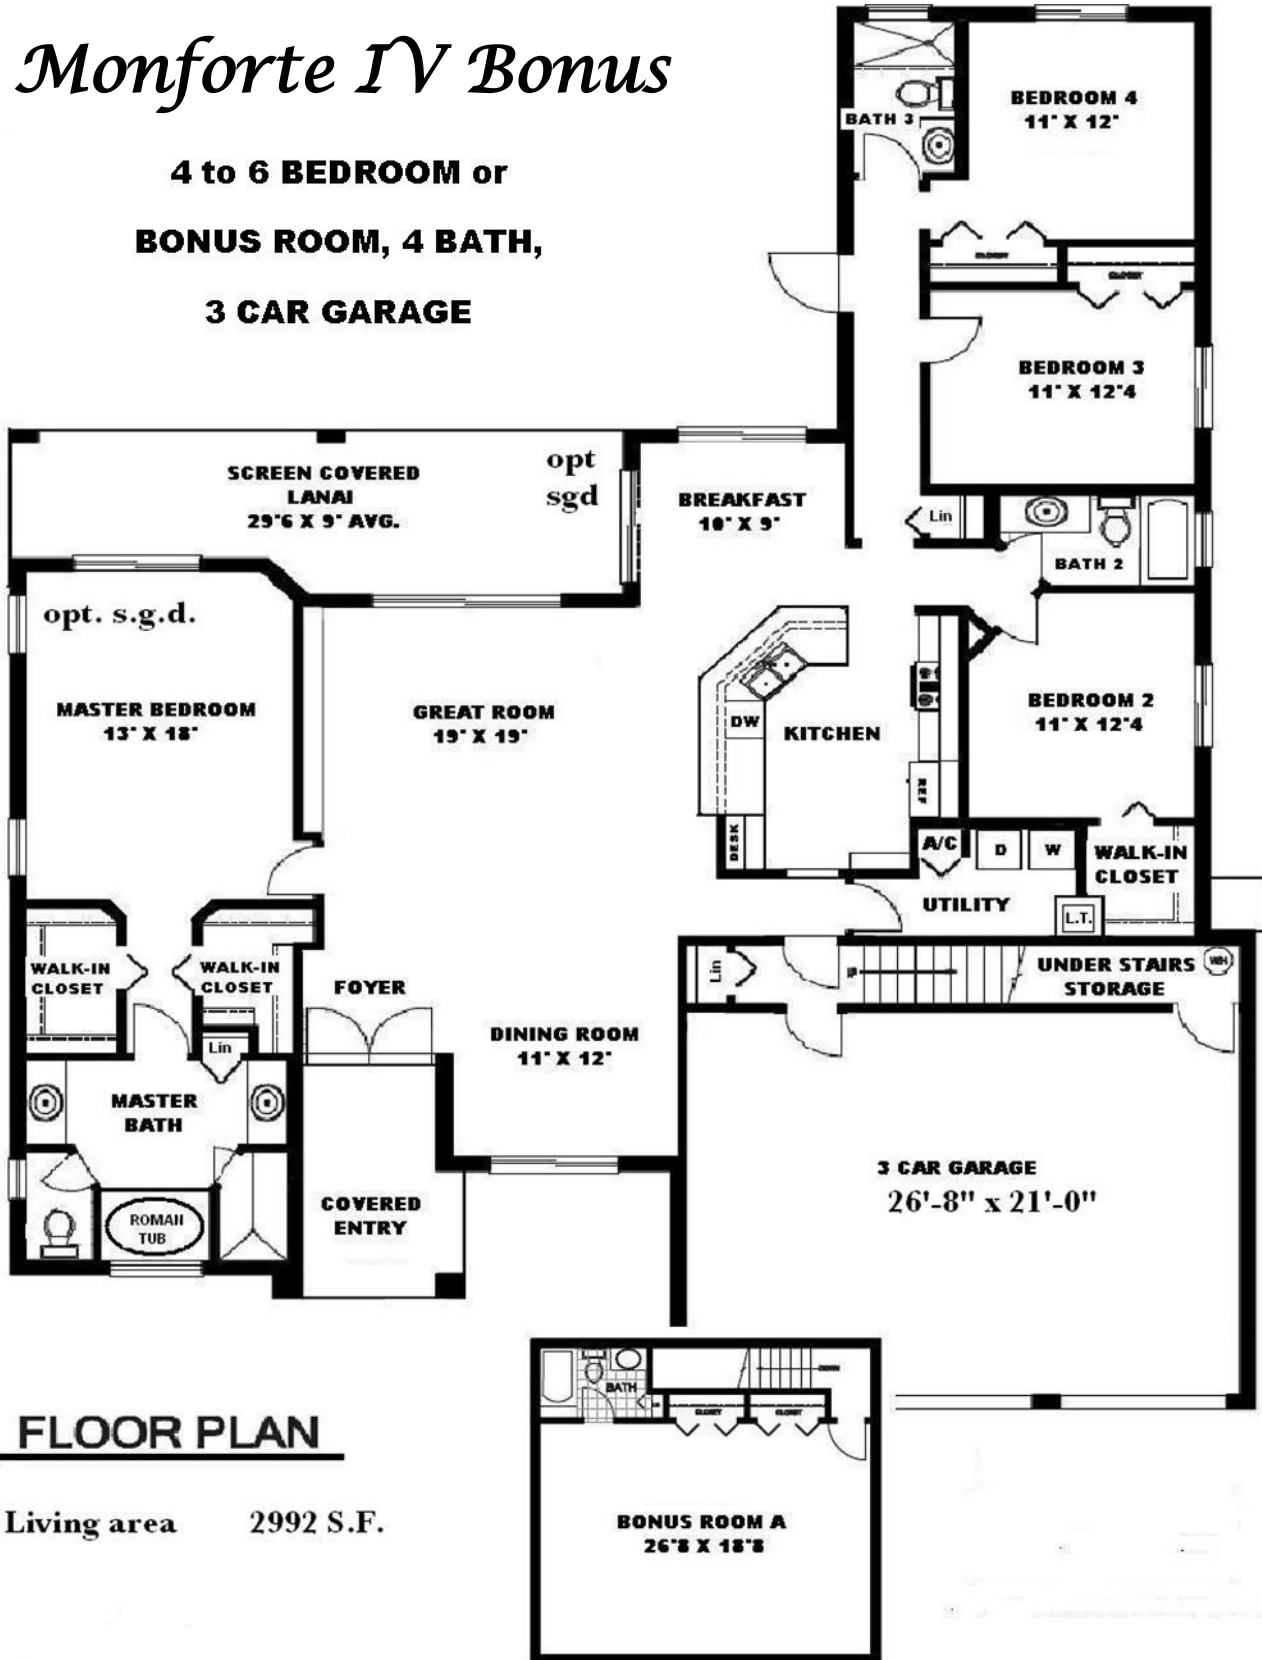

Monforte IV Bonus

4 to 6 BEDROOM or
BONUS ROOM, 4 BATH,
3 CAR GARAGE

FLOOR PLAN

Living area 2992 S.F.

DIMENSIONS ARE APPROXIMATE