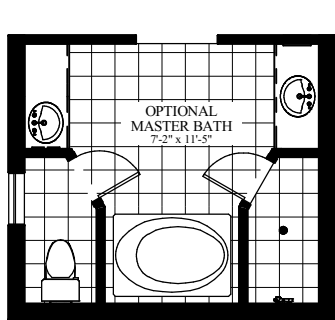

MONFORTE

3 BEDROOMS, 2 BATH

3 CAR GARAGE

Area Tabulation	
Living Area	1,977
Lanai	353
Entry	47
Garage	598
Total Under Roof	2,975

*DIMENSIONS ARE APPROXIMATE, FLOOR PLAN AND SQUARE FOOTAGE SUBJECT CHANGE WITHOUT NOTICE *