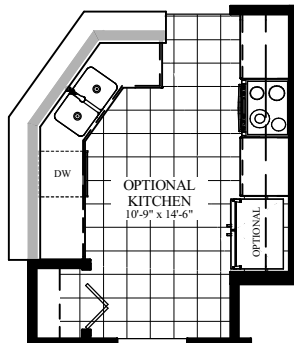

MONFORTE

3 BEDROOMS, 2 BATH

3 CAR GARAGE

Area Tabulation	
Living Area	1,977
Lanai	353
Entry	47
Garage	598
Total Under Roof	2,975

*DIMENSIONS ARE APPROXIMATE, FLOOR PLAN AND SQUARE FOOTAGE SUBJECT CHANGE WITHOUT NOTICE *