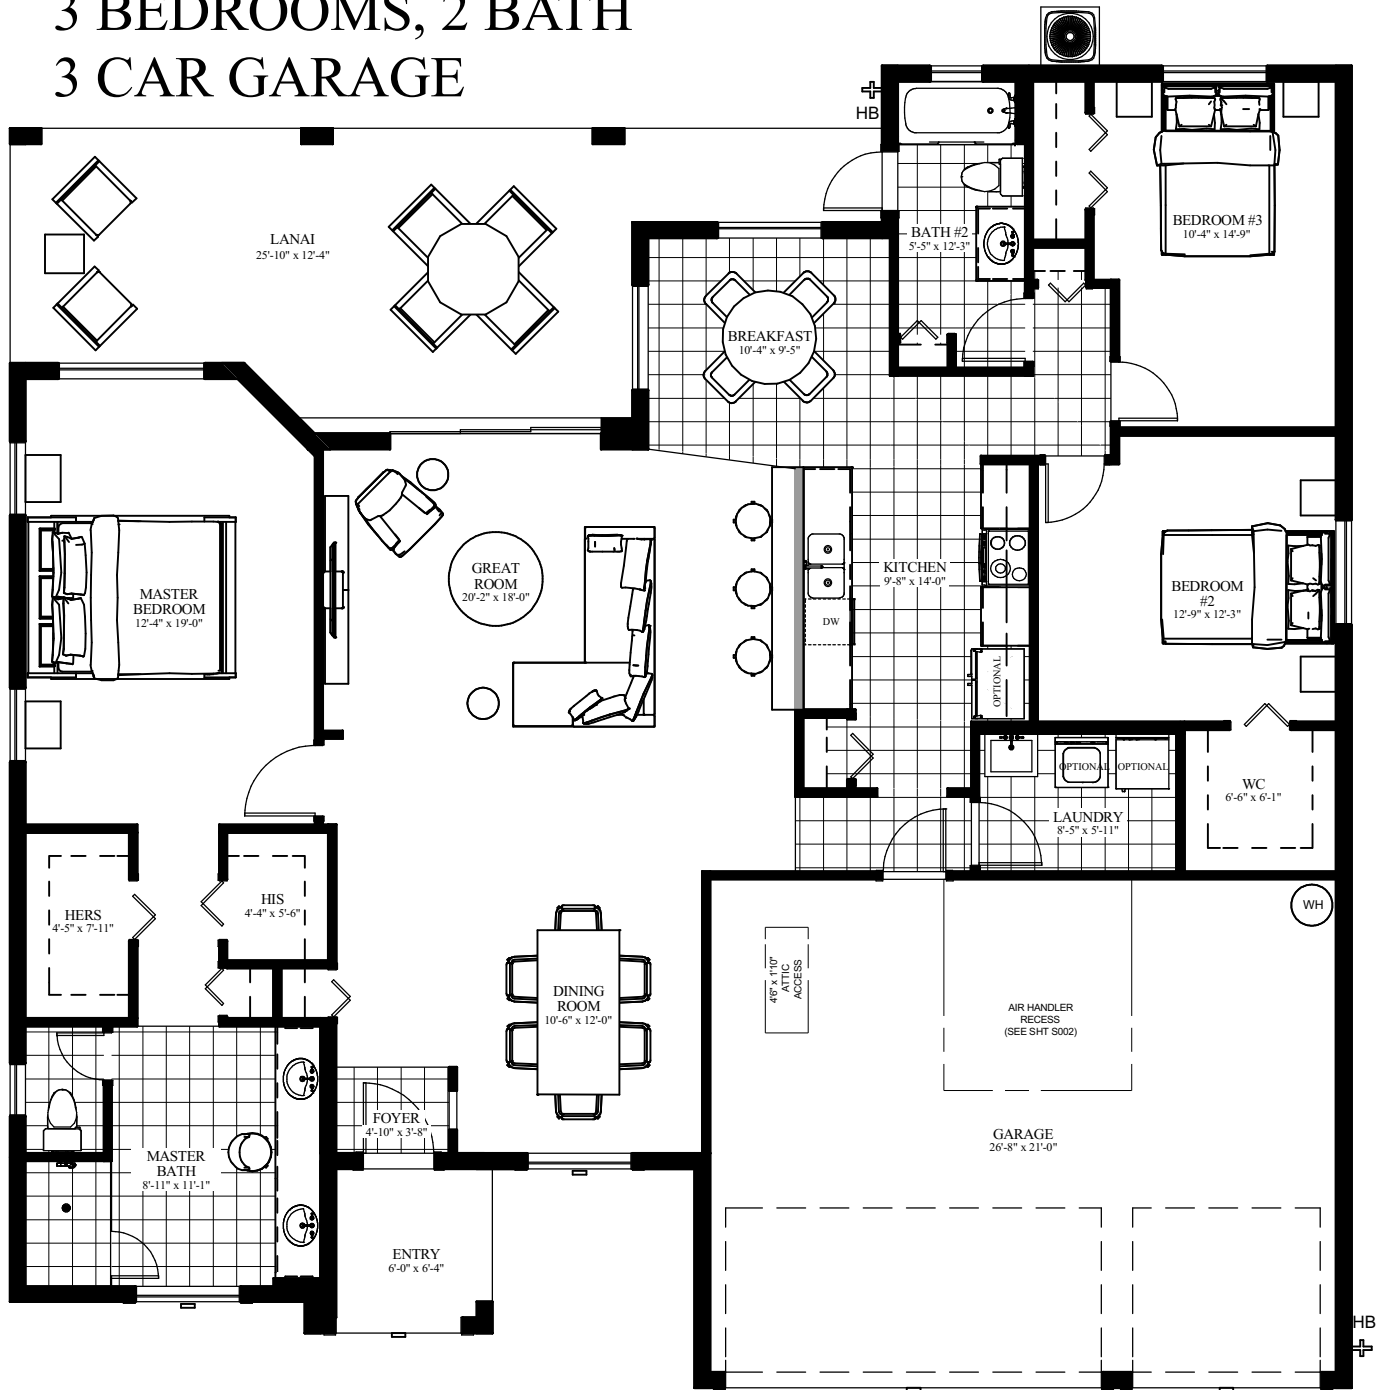

MONFORTE

3 BEDROOMS, 2 BATH

3 CAR GARAGE

Area Tabulation	
Living Area	1,977
Lanai	353
Entry	47
Garage	598
Total Under Roof	2,975

*DIMENSIONS ARE APPROXIMATE, FLOOR PLAN AND SQUARE FOOTAGE SUBJECT CHANGE WITHOUT NOTICE *