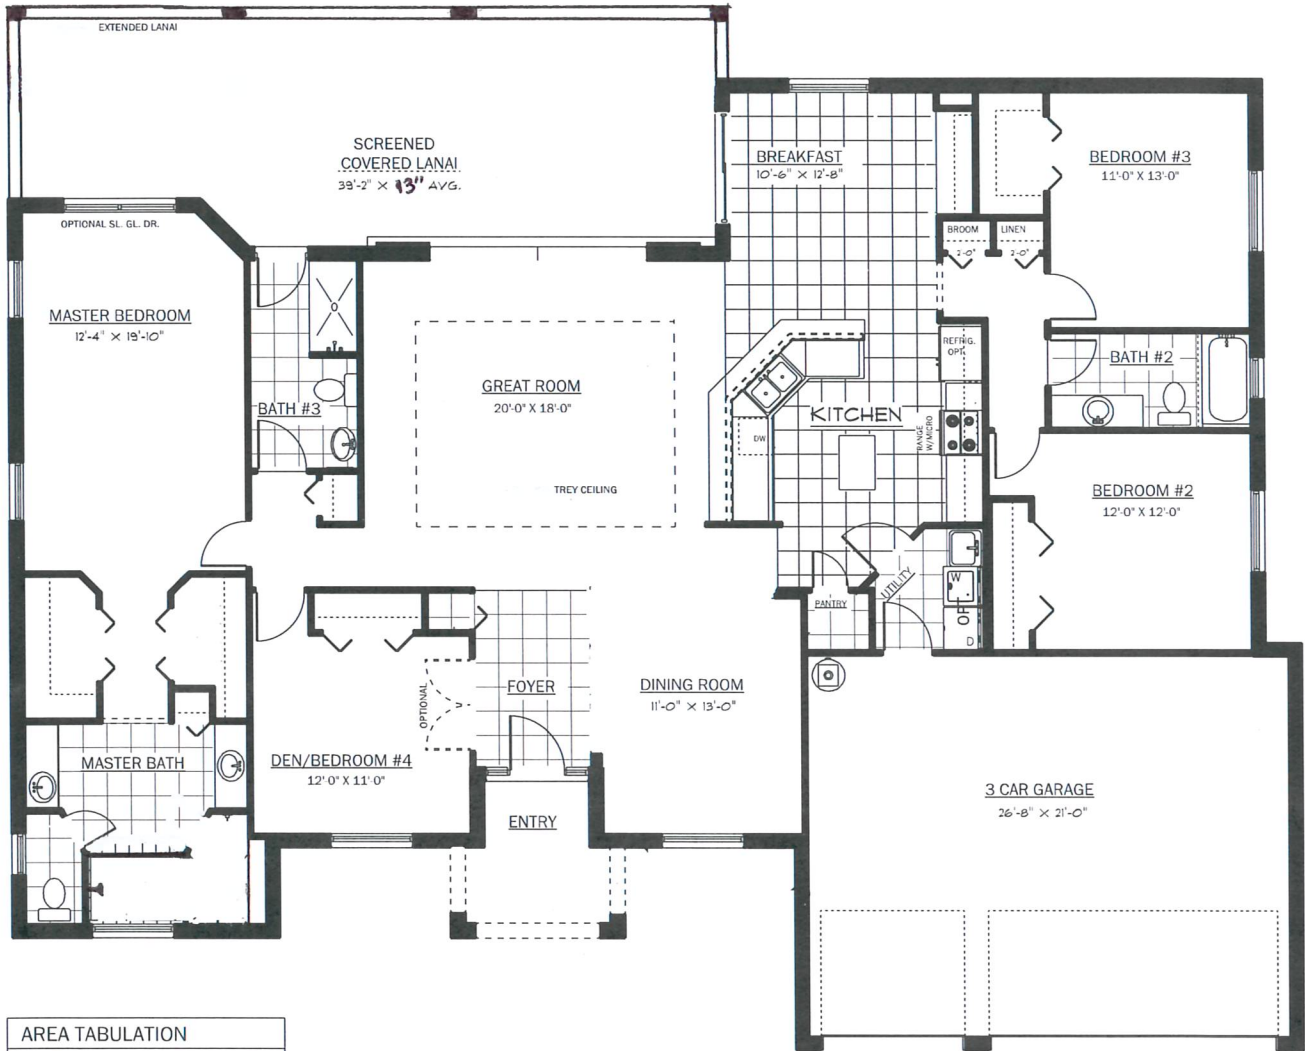

FAIRMONT

4 BEDROOM or 3 BEDROOM w/DEN
3 CAR GARAGE

AREA TABULATION	
LIVING AREA	2,385
GARAGE	602
LANAI	334
ENTRY	70
TOTAL UNDER ROOF	3,391

DIMENSIONS ARE APPROXIMATE