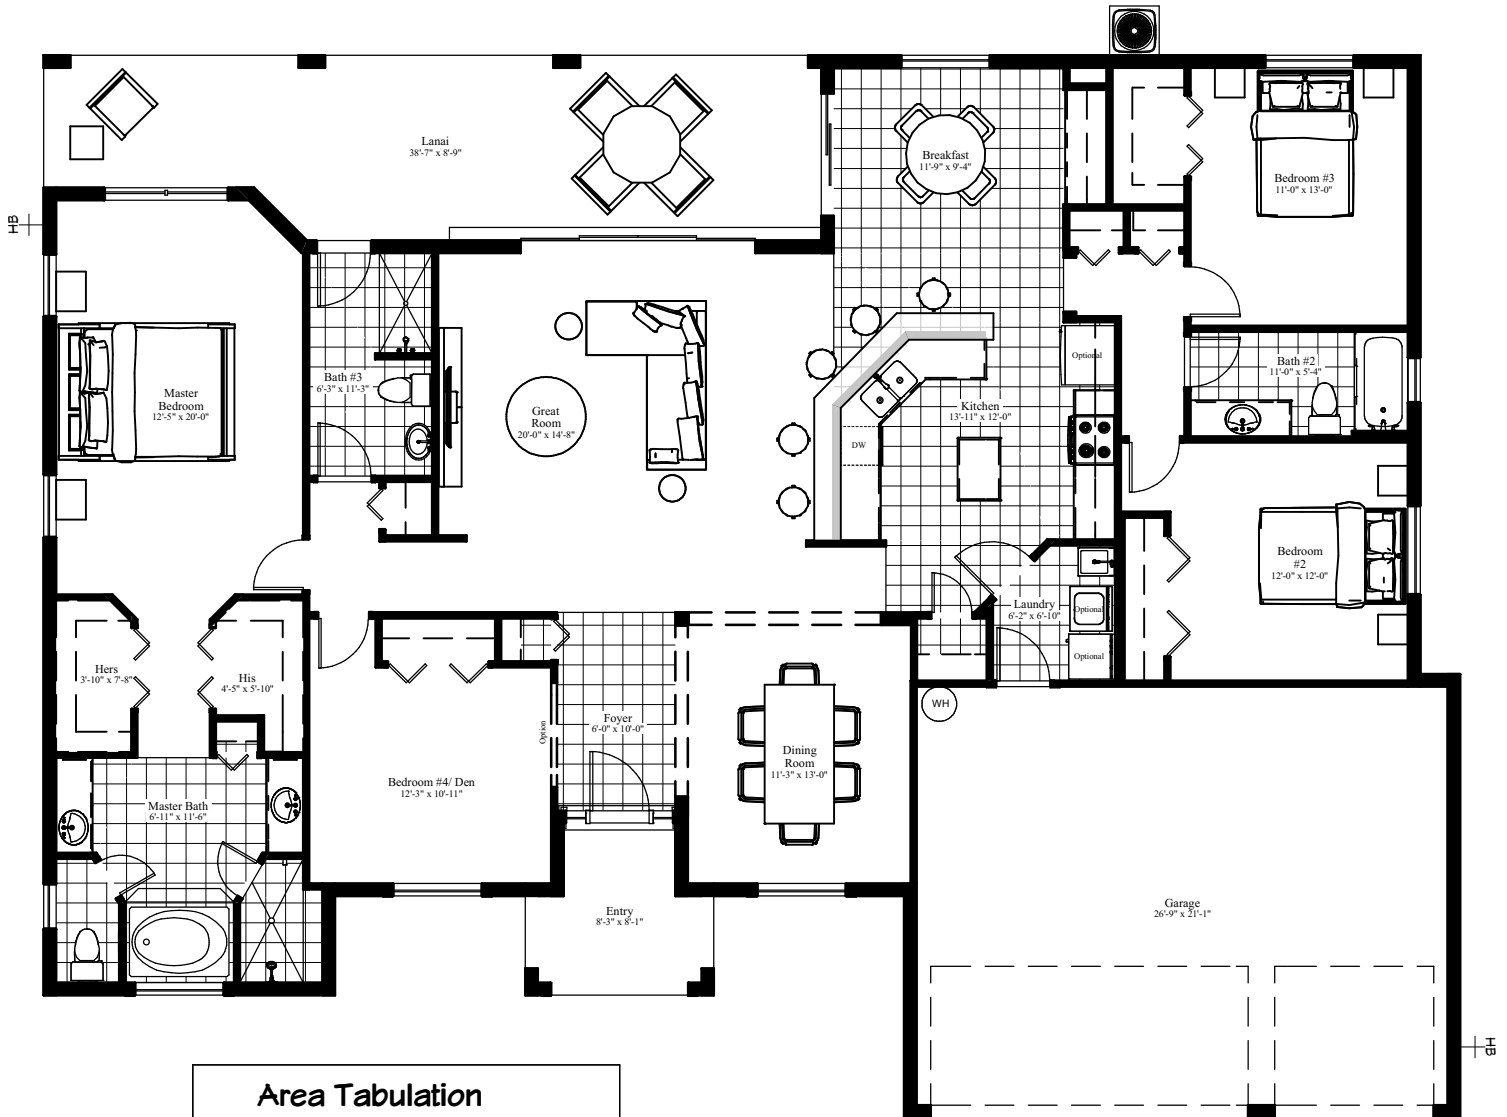

## 4 BEDROOMS, 3 BATH

## 3 CAR GARAGE

Area Tabulation	
Living Area	2,387
Lanai	334
Entry	68
Garage	<u>602</u>
Total Under Roof	3,391

\*DIMENSIONS ARE APPROXIMATE, FLOOR PLAN AND SQUARE FOOTAGE SUBJECT CHANGE WITHOUT NOTICE \*