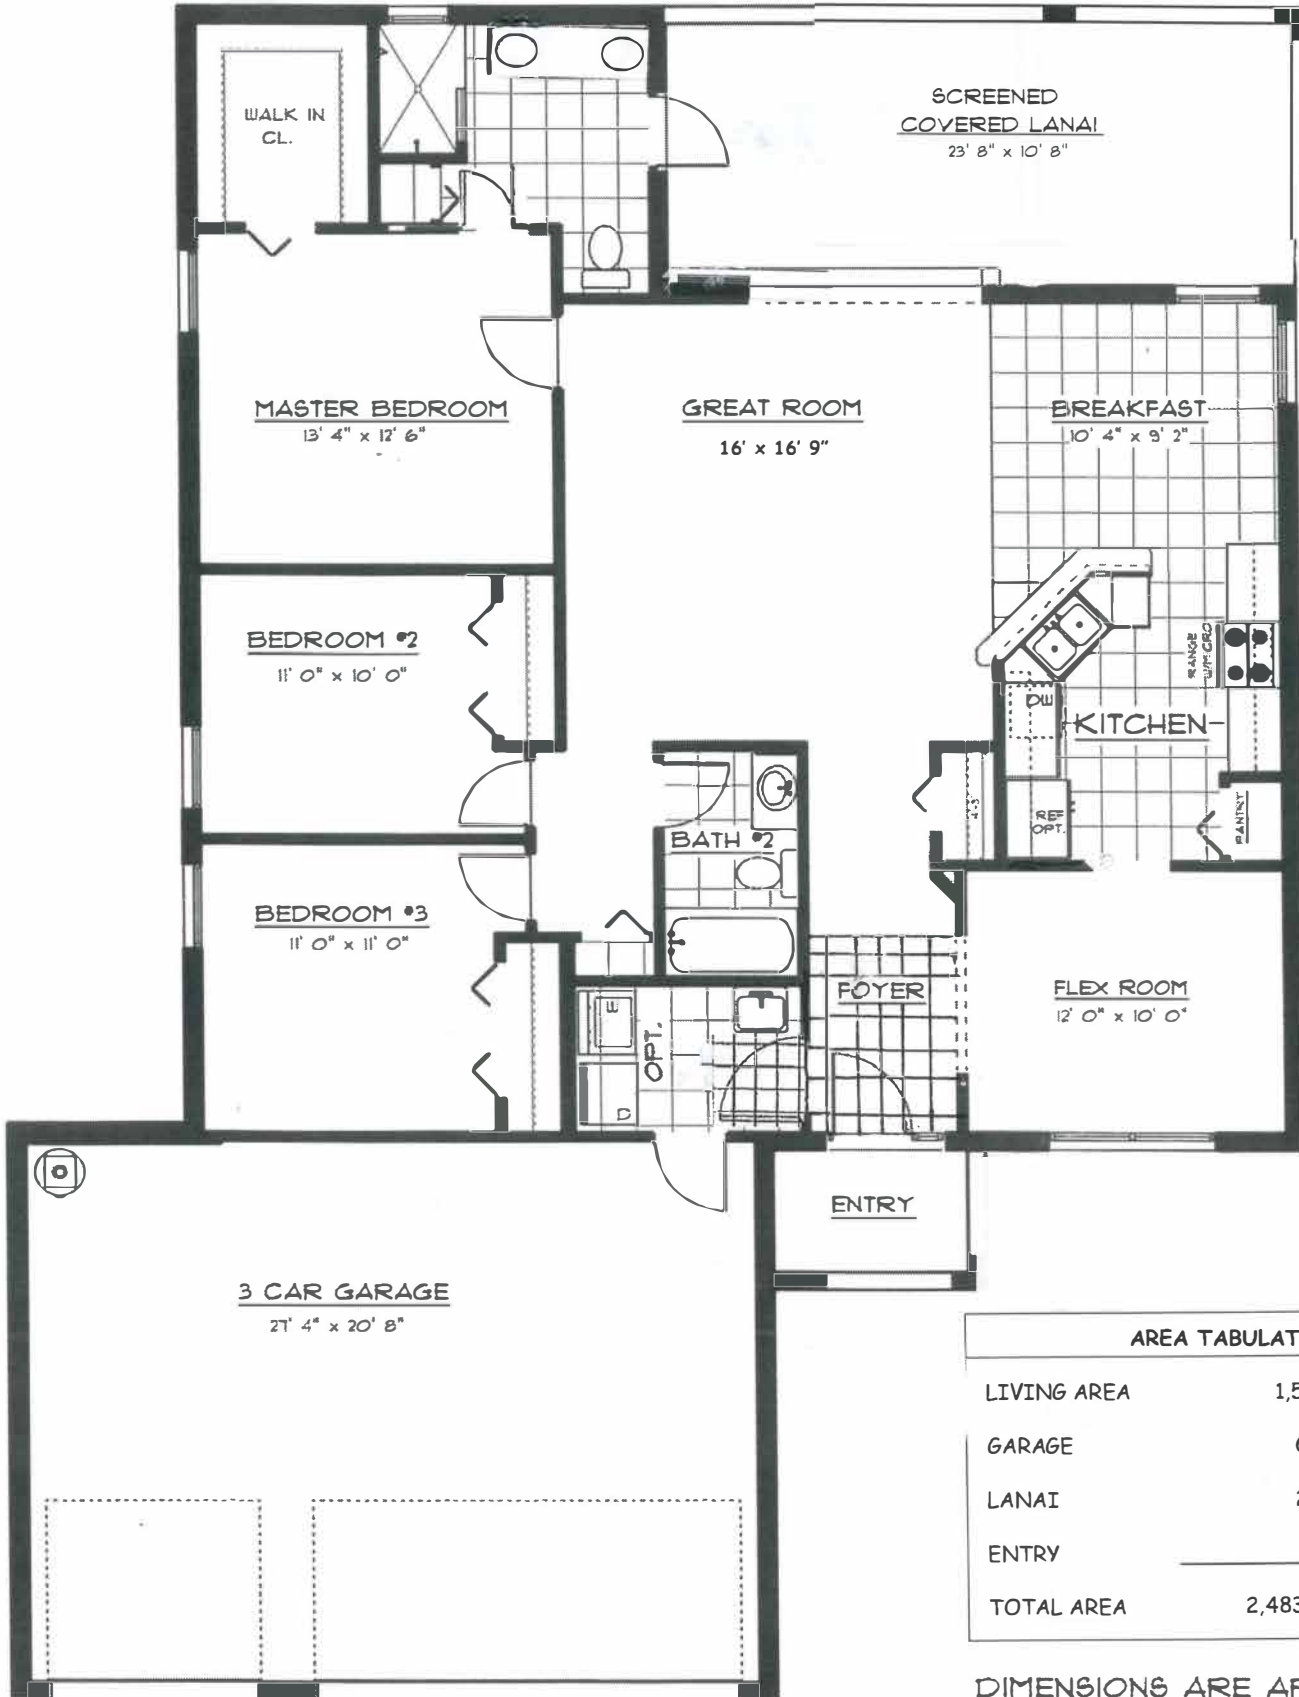

CAPRI

3 BEDROOM, 2 BATH
3 CAR GARAGE

AREA TABULATION	
LIVING AREA	1,574
GARAGE	614
LANAI	252
ENTRY	43
TOTAL AREA	2,483 sq ft.

DIMENSIONS ARE APPROXIMATE