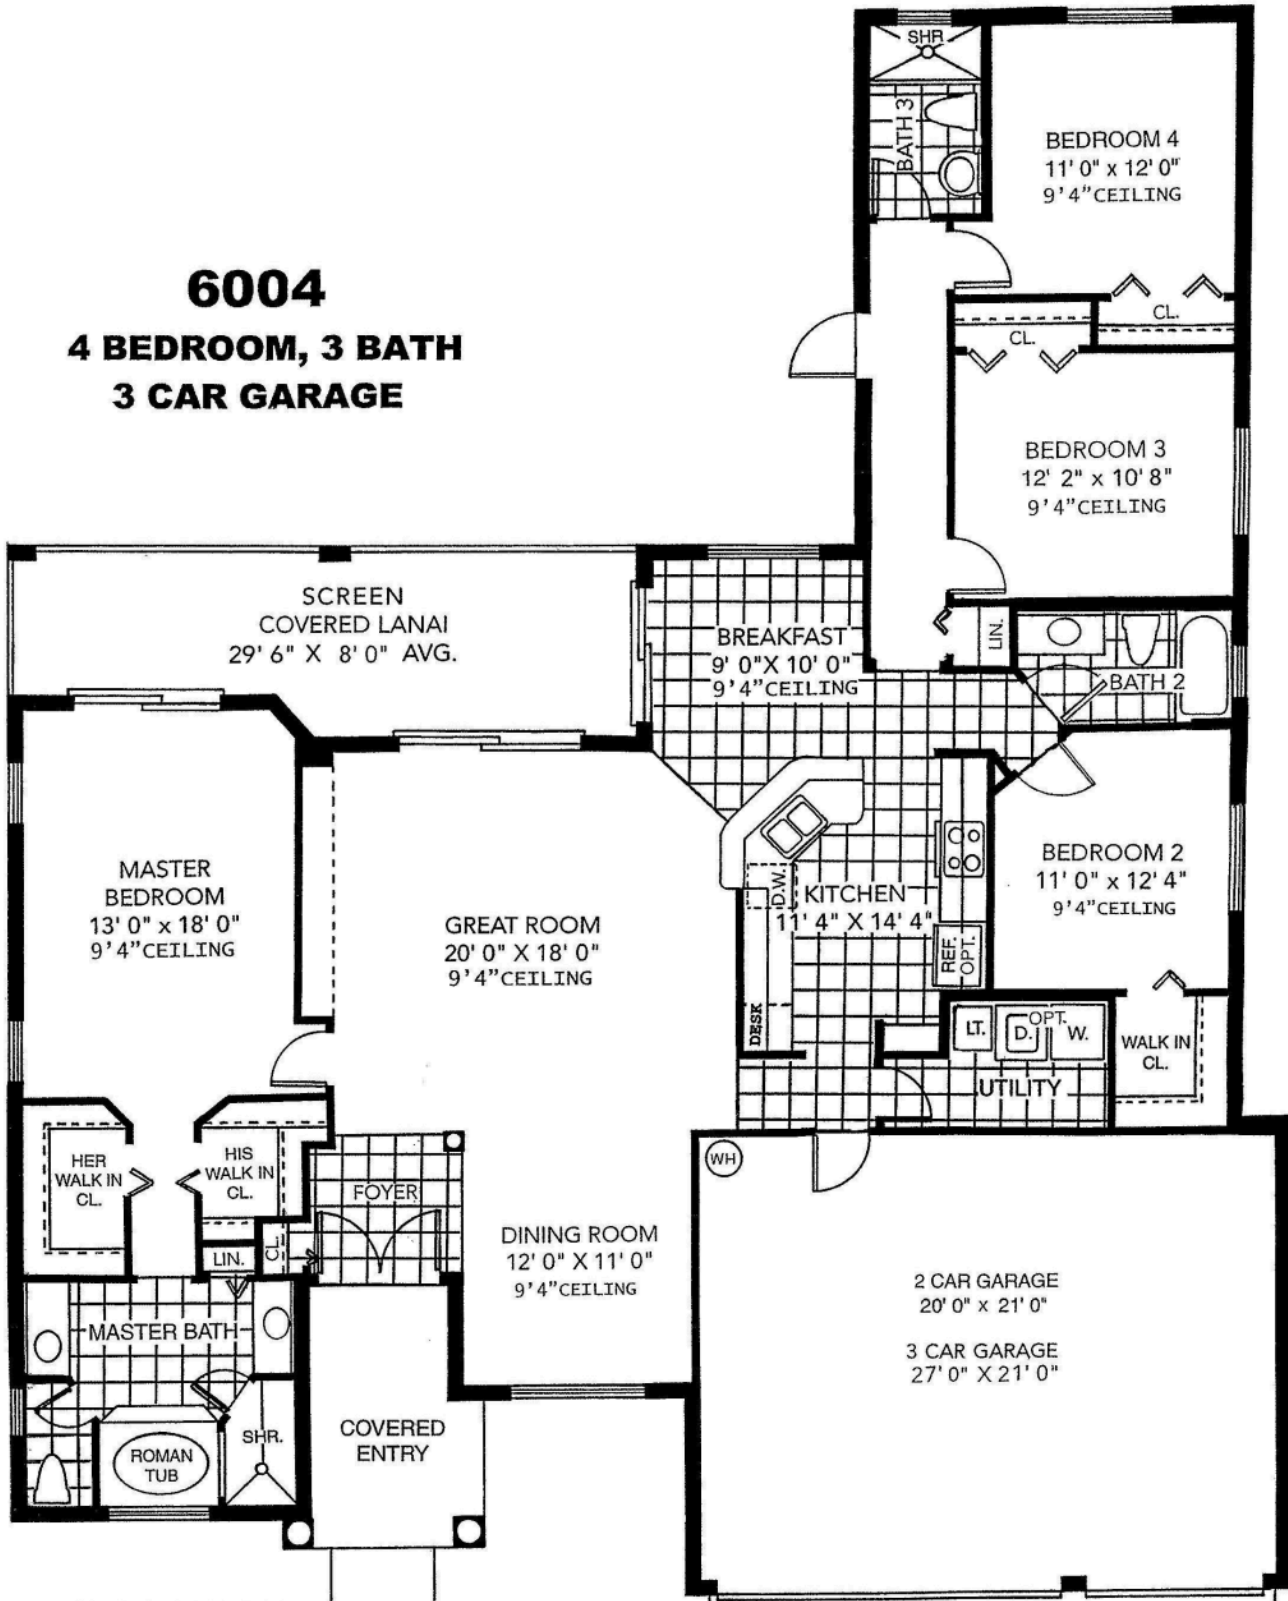

6004
4 BEDROOM, 3 BATH
3 CAR GARAGE

FLOOR PLAN

LIVING AREA	2219 SF
LANAI	239 SF
ENTRY	106 SF
GARAGE	599 SF
TOTAL AREA	3173 SF

"DIMENSIONS ARE APPROXIMATE"

3634 Gaviota Drive
 Ruskin, FL 33573

Miller Florida Homes
 www.millerfloridahomes.com