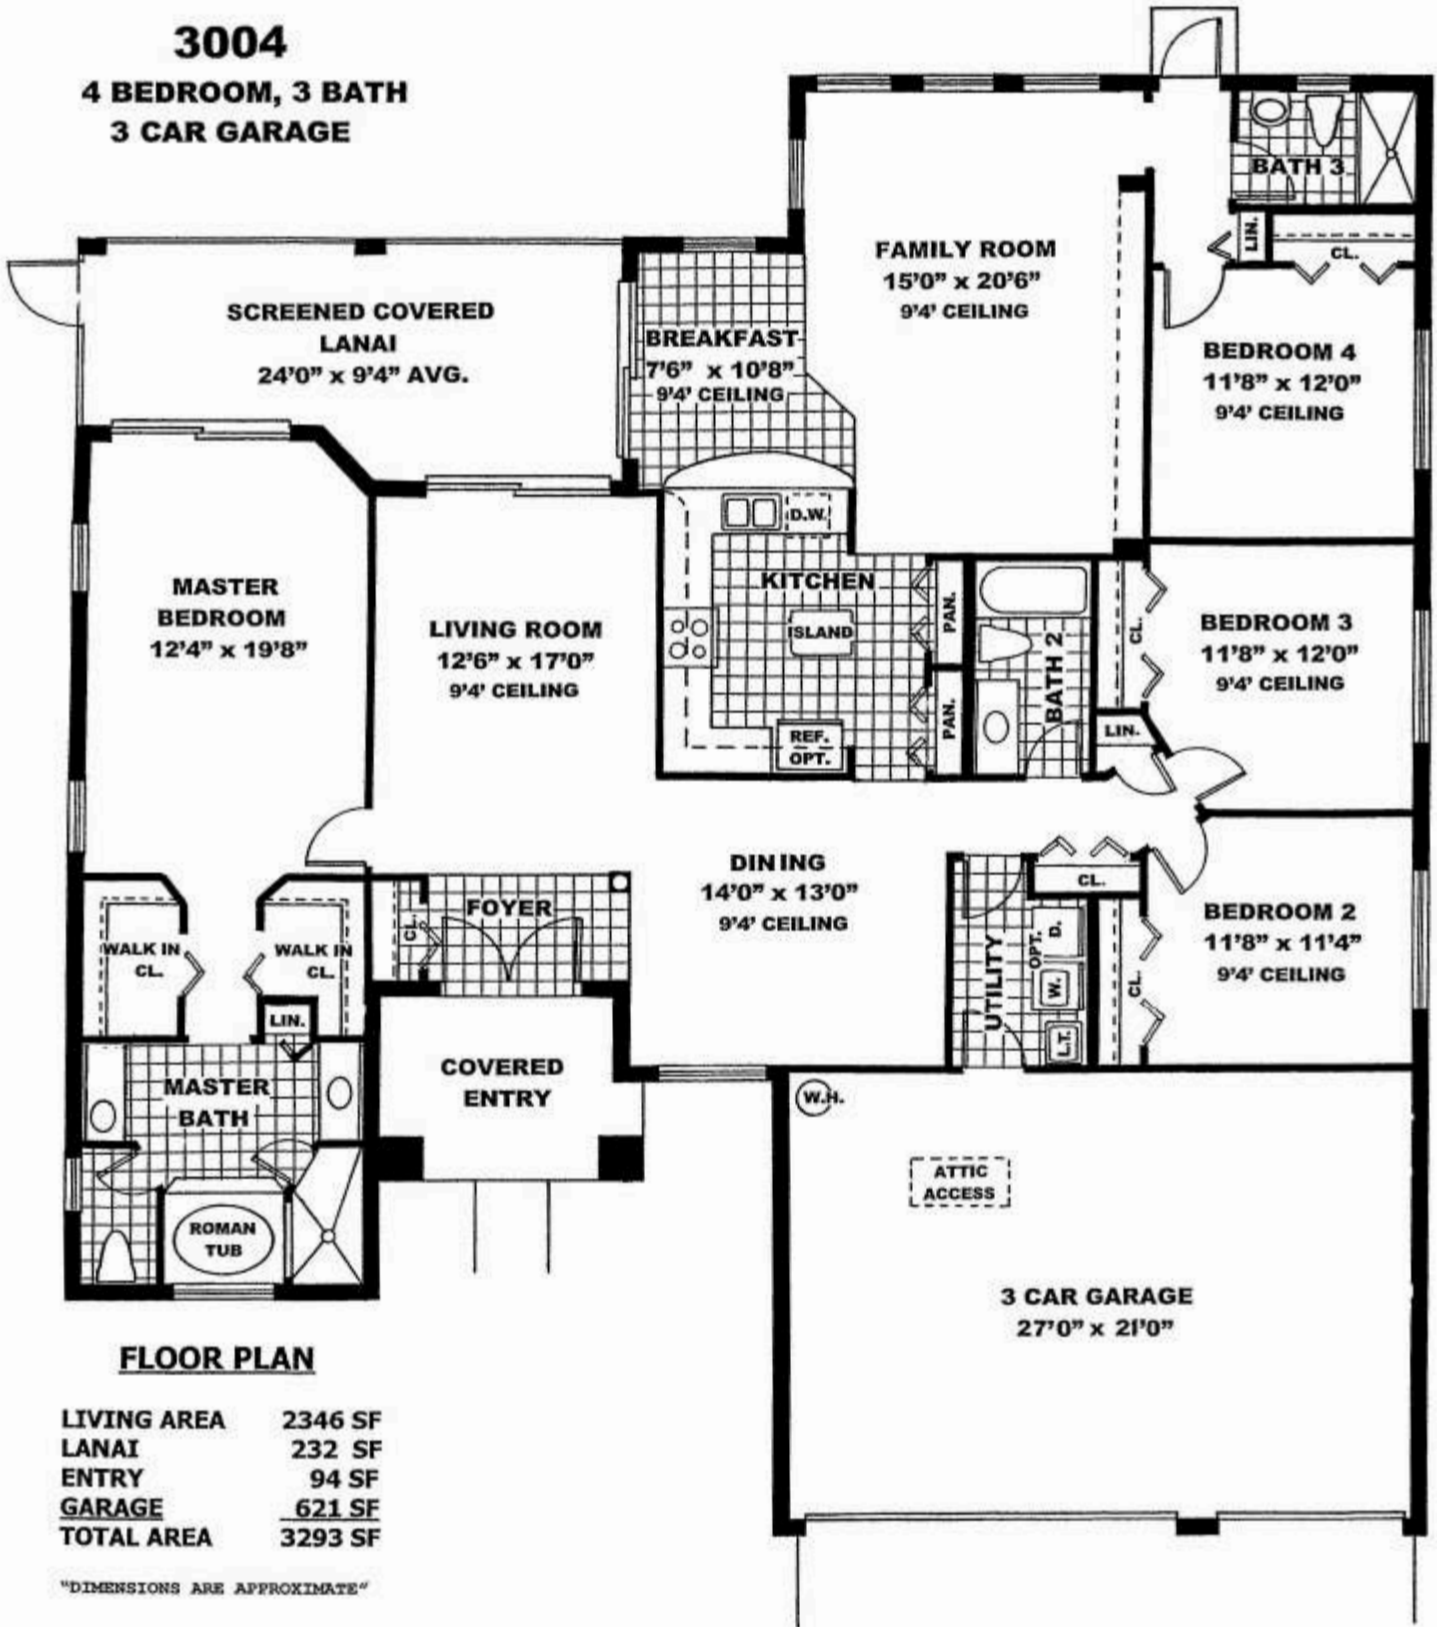

3004

**4 BEDROOM, 3 BATH
3 CAR GARAGE**

FLOOR PLAN

LIVING AREA	2346 SF
LANAI	232 SF
ENTRY	94 SF
GARAGE	621 SF
TOTAL AREA	3293 SF

"DIMENSIONS ARE APPROXIMATE"

3634 Gaviota Drive
Ruskin, FL 33573

Miller Florida Homes
www.millerfloridahomes.com